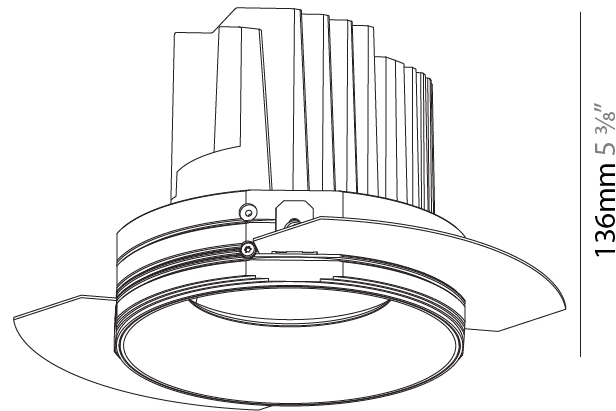

ELECTRICAL

Lamp Type: LED (Zhaga Standard)
Input Wattage (W): 13.2 / 16.5
Total Output Wattage (W): 12.1 / 14.7
Dimming: Tri-Mode (Non-Dimming and Phase Dimming (120Vac only) and 0-10V Dimming)
Driver Included: No
Driver Location: Recessed Housing
Driver Type: Constant Current - Universal
Driver Class: Class 2
Housing: See components
Input Voltage (V): 120 - 277
Constant Current (MA): 350

LED

Number of LEDs: 1
Color Temperature (°K): 2700 / 3000 / 3500 / 4000
Max. Delivered Lumen (lm): 870 / 970 / 1038 / 1060
Nominal Lumen (lm): 960 / 1070 / 1156 / 1180
CRI: >90 CRI
Efficiency (%): 90.5
Lamp Life (hrs): 50000
Upon Request: RGB-W Tunable White Special Color Temperature Special LED

OPTICAL

Reflector°: 10
Adjustability: Rotational 355°; Tilt 10°
Upon Request: Special Beam Angles

RATINGS AND CERTIFICATIONS

Zaneen Group Inc. © 2024, T 1800-388-3382, F 416-247-9319, www.zaneen.com
Certified By: Certified for North American Standards
Available for International specifications by adding "INT" at the end of the existing Model #. For assistance on 'custom' specifications, contact zteam@zaneen.com.
IP Rating: IP20
If a conflict occurs to supply the best product, we reserve the right to change specifications or materials without notice. The most recent specification sheets are found at zaneen.com

Ø 136mm 5 3/8"

140mm 5 1/2"	150mm 5 7/8"	10 | 12 1/2 | 15 | 25mm 3/8" | 1/2" | 9/16" | 1"	10°	355°