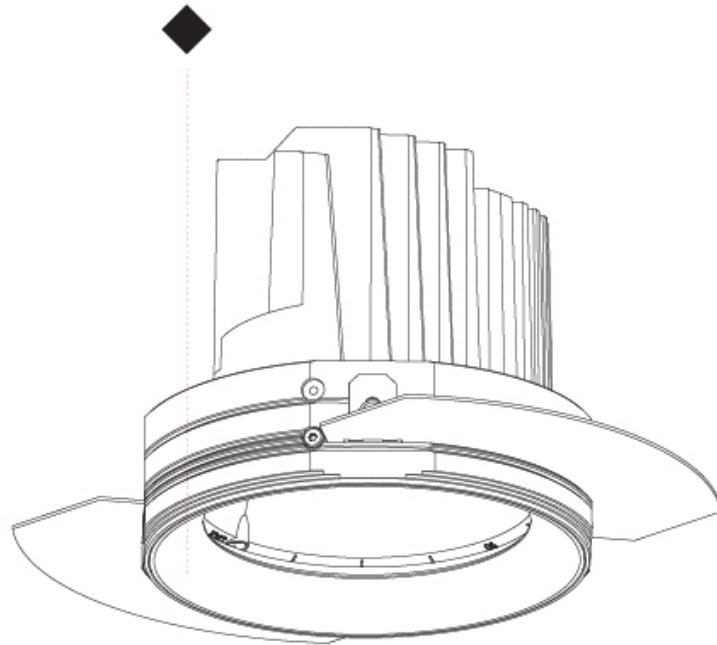

Ø 136mm 5 3/8"

140mm 5 1/2"	150mm 5 7/8"	10   12 1/2   15   25mm 3/8"   1/2"   9/16"   1"	10°	355°		

## BIONIQ ROUND SEMI ADJUSTABLE TRIMLESS

A35209-

PROJECT

TYPE

SPECIFIER

QUANTITY

DATE

A